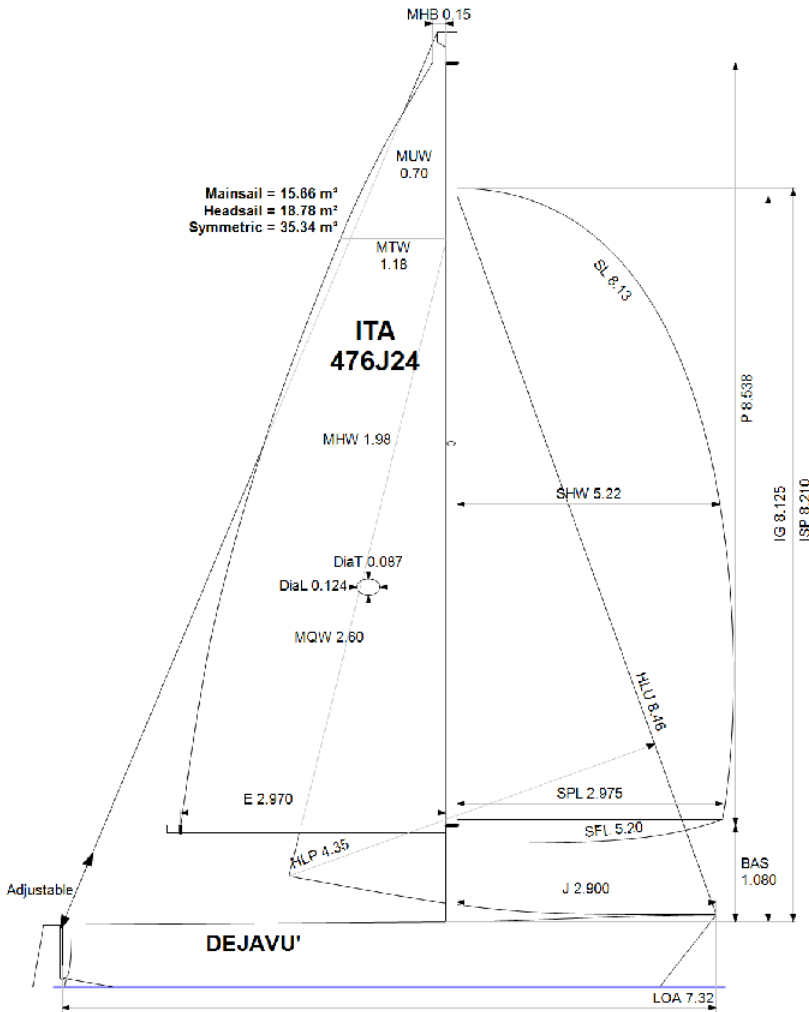

GPH = 718.4 **CDL = 6.419**

BOAT

Class **J-24**
Designer **JOHNSTONE**
Builder **J-Boats**
Age Date
Series Date **01/1977**
Offset File **J24.OD**

HULL

Length Overall **7.318 m**
Maximum Beam **2.692 m**
Draft **1.225 m**
Displacement **1,271 kg**
DLR **5.6590**
IMS Division **Sportboat**
Dynamic Allowance **0.000%**
Age Allowance **0.487%**

SAIL LIMITATIONS

Headsails **5**
Spinnakers **4**

STABILITY

Righting Moment **27.0 kg·m**
Stability Index **95.3**

COMMENTS

Intestatario: Spreafico Ruggero

OWNER

Rated boat velocities in knots

Wind Velocity	6 kt	8 kt	10 kt	12 kt	14 kt	16 kt	20 kt
Beat Angles	43.1°	42.0°	40.7°	39.4°	39.0°	39.0°	40.9°
Beat VMG	3.04	3.63	4.05	4.30	4.38	4.39	4.27
52°	4.63	5.43	5.85	6.07	6.17	6.21	6.18
60°	4.93	5.67	6.01	6.24	6.40	6.48	6.50
75°	5.16	5.81	6.14	6.44	6.74	6.93	7.06
90°	5.12	5.81	6.23	6.62	6.86	7.19	7.66
110°	4.97	5.84	6.30	6.79	7.28	7.77	8.57
120°	4.83	5.74	6.21	6.67	7.16	7.74	9.36
135°	4.36	5.28	5.95	6.35	6.80	7.28	8.63
150°	3.68	4.64	5.45	6.00	6.37	6.79	7.74
Run VMG	3.19	4.02	4.75	5.43	5.93	6.28	7.07
Gybe Angles	148.0°	152.0°	154.0°	174.0°	180.0°	180.0°	180.0°

Performance Curve	6 kt	8 kt	10 kt	12 kt	14 kt	16 kt	20 kt
Coastal/Long Distance	1154.3	888.0	746.7	662.1	618.2	580.1	510.4